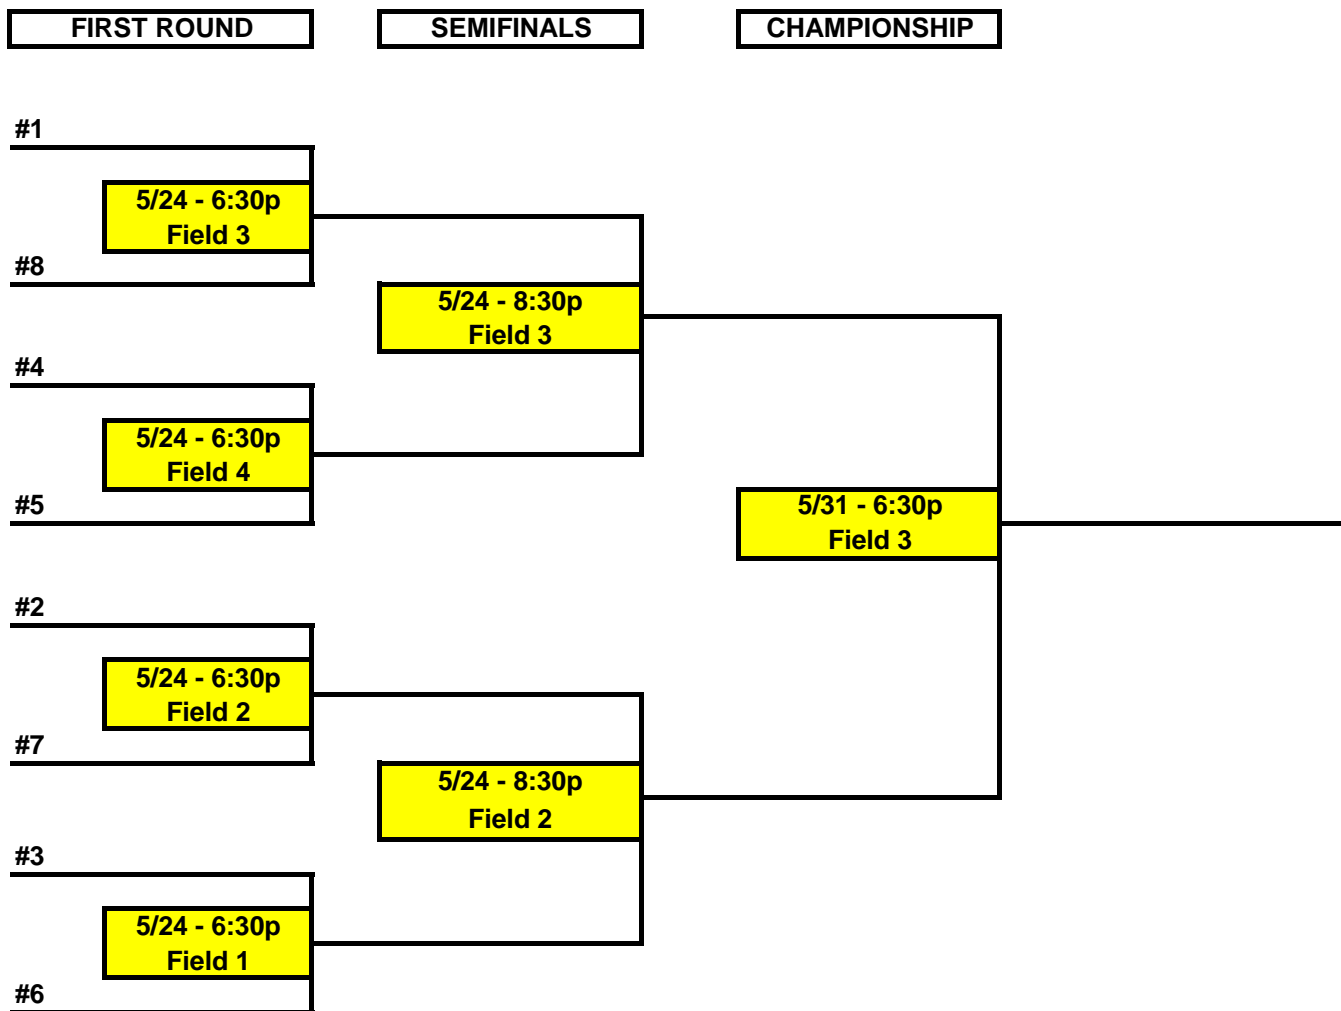

Spring 2024 10-13 Year Olds Playoffs

Home Team (Higher Seed) is listed 1st and must wear dark uniform side
Visitor Team (Lower Seed) is listed 2nd and must wear light uniform side
* Playoff's are subject to change depending on cancellations and other factors