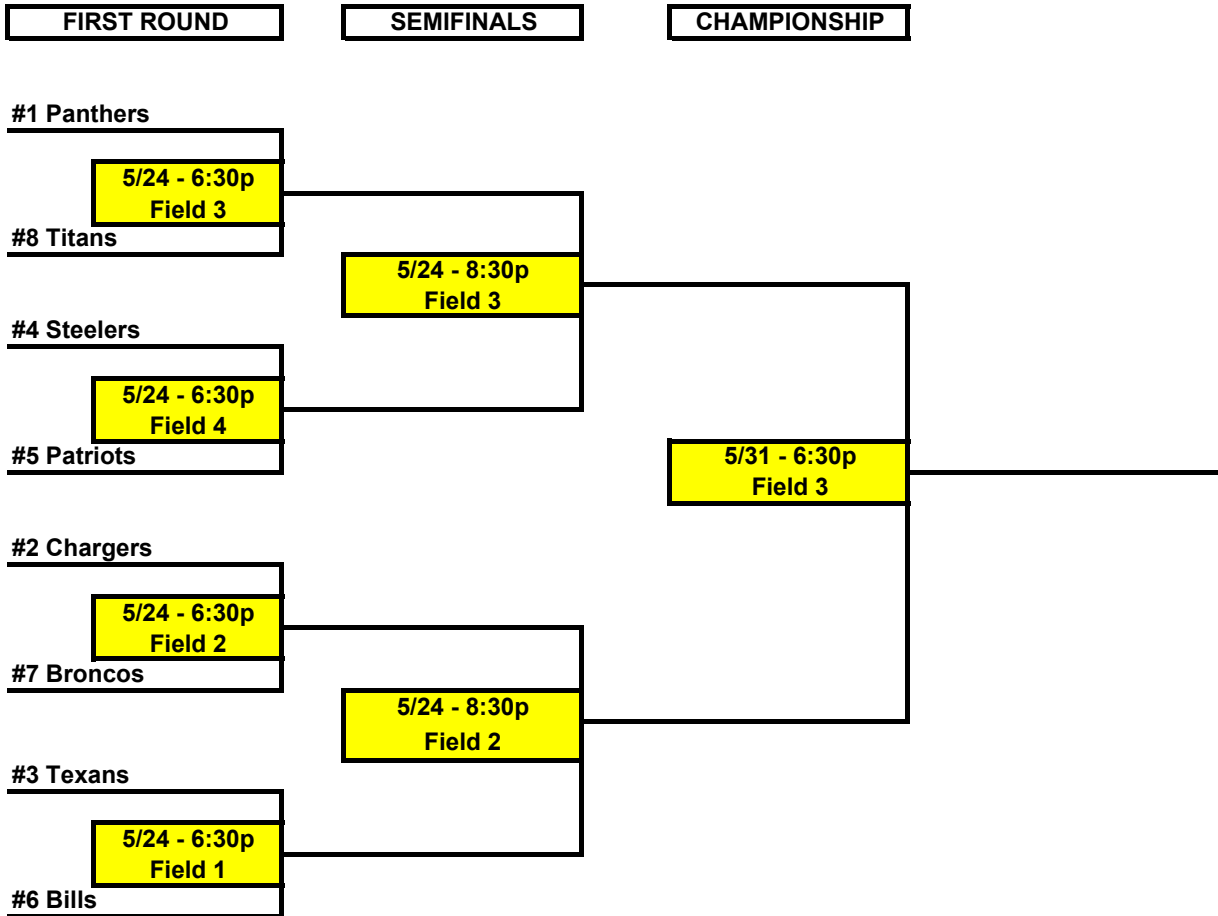

Spring 2024 10-13 Year Old Playoffs

Home Team (Higher Seed) is listed 1st and must wear dark uniform side
 Visitor Team (Lower Seed) is listed 2nd and must wear light uniform side
 * Playoff's are subject to change depending on cancellations and other factors